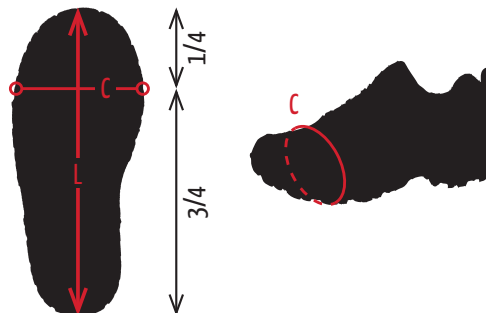

How to determine your size quickly and easy, we show you here:

Standard size code:

Art. Nr.	Color	EAN13	Weight/ pair	Size	Shoe size		
					EU	UK	US
10220	●	9009635002831	320 g	M	35-39	3.5-6	4-6.5
10230	●	9009635002848	330 g	L	40-43	6.5-9	7-9.5
10240	●	9009635002855	350 g	XL	44-48	9.5-12.5	10-13

Standard sizes optimized for lightweight boots.

Due to the different shoe assemblies and fit variants / brands, we have developed the table below for absolute fit so that you can be sure that your Micro Crampon fits and holds perfectly on your individual shoe.

step 1

Check the dimension of your shoes, by taking the measures L and C:

L = Length of the shoe, measured at the sole

C = Circumference of the shoe, measured at the top 1/4 of the shoe

step 2

Choose the right size of your Micro Crampons from this table;
horizontal: circumference (C) - vertical: length (L)

C - Circumference (cm)

	24	24,5	25	25,5	26	26,5	27	27,5	28	28,5	29	29,5	30	30,5	31	31,5	32	32,5	33
25	M	M	M	M	M	M	M	M	M	M	M								
25,5	M	M	M	M	M	M	M	M	M	M	M								
26	M	M	M	M	M	M	M	M	M	M	M								
26,5	M	M	M	M	M	M	M	M	M	M	M								
27	M	M	M	M	M	M	M	M	M	M	M								
27,5	M	M	M	M	M	M	M	M	M	M	L	L	L	L	L	L	L		
28	M	M	M	M	M	M	M	M	M	L	L	L	L	L	L	L	L		
28,5	M	M	M	M	M	M	M	L	L	L	L	L	L	L	L	L	L		
29						L	L	L	L	L	L	L	L	L	L	L	L		
29,5						L	L	L	L	L	L	L	L	L	L	L	L	XL	XL
30						L	L	L	L	L	L	L	L	XL	XL	XL	XL	XL	XL
30,5						L	L	L	L	L	L	L	XL	XL	XL	XL	XL	XL	XL
31						L	L	L	L	L	L	XL	XL	XL	XL	XL	XL	XL	XL
31,5						L	L	L	L	L	XL	XL	XL	XL	XL	XL	XL	XL	XL
32								XL	XL	XL	XL	XL	XL	XL	XL	XL	XL	XL	
32,5								XL	XL	XL	XL	XL	XL	XL	XL	XL	XL		
33								XL	XL	XL	XL	XL	XL	XL	XL	XL			