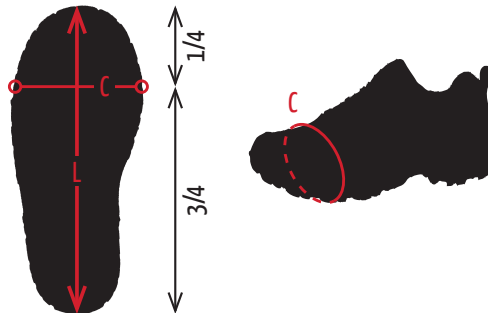

### How to check the right size of your Micro Crampons

The right size of your Micro Crampons does not only depend on your shoe size! To ensure a perfect grip on the shoe and therefore an unrestricted use it is also necessary to check the dimension and the structure of the shoe itself.

**How to determine your size quickly and easy, we show you here:**

Art.	Modell	Weight pair	Size	Shoe size	
				EUR	USA
20020	Crampon mod. Nortec ALP20 size M	430 g	M	35 - 39	5 - 7
20030	Crampon mod. Nortec ALP20 size L	460 g	L	40 - 43	8 - 9.5
20040	Crampon mod. Nortec ALP20 size XL	470 g	XL	44 - 48	10 - 13
20050	Crampon mod. Nortec ALP20 size XXL	480 g	XXL	46 - 50	11.5 - 15

Due to the different shoe assemblies and fit variants / brands, we have developed the table below for absolute fit so that you can be sure that your Micro Crampon fits and holds perfectly on your individual shoe.

### step 1

Check the dimension of your shoes, by taking the measures L and C:

**L = Length** of the shoe, measured at the sole

**C = Circumference** of the shoe, measured at the top 1/4 of the shoe