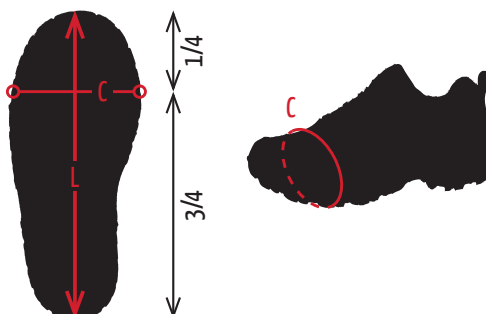

ALP 20 ALP forest

NORTEC® micro crampons

Perfect fit - size chart

How to check the right size of your Micro Crampons

The right size of your Micro Crampons does not only depend on your shoe size! To ensure a perfect grip on the shoe and therefore an unrestricted use it is also necessary to check the dimension and the structure of the shoe itself.

How to determine your size quickly and easy, we show you here:

Art.	Modell	Weight pair	Size	Shoe size	
				EUR	USA
20020	Crampon mod. Nortec ALP20 size M	430 g	M	35 - 39	5 - 7
20030	Crampon mod. Nortec ALP20 size L	460 g	L	40 - 43	8 - 9.5
20040	Crampon mod. Nortec ALP20 size XL	470 g	XL	44 - 48	10 - 13
20050	Crampon mod. Nortec ALP20 size XXL	480 g	XXL	46 - 50	11.5 - 15

Due to the different shoe assemblies and fit variants / brands, we have developed the table below for absolute fit so that you can be sure that your Micro Crampon fits and holds perfectly on your individual shoe.

step 1

Check the dimension of your shoes, by taking the measures L and C:

L = Length of the shoe, measured at the sole

C = Circumference of the shoe, measured at the top 1/4 of the shoe

step 2

Choose the right size of your Micro Crampons from this table;
horizontal: circumference (C) - vertical: length (L)