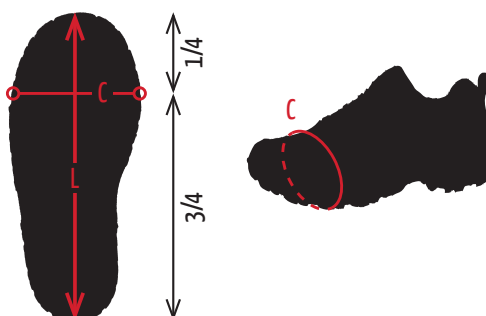

Perfect fit - size chart

How to check the right size of your Micro Crampons

The right size of your Micro Crampons does not only depend on your shoe size! To ensure a perfect grip on the shoe and therefore an unrestricted use it is also necessary to check the dimension and the structure of the shoe itself.

How to determine your size quickly and easy, we show you here:

Standard size code:

Art.	Modell	Color	Weight pair	Size	Shoe size	
					EUR	USA
11210	Nortec FAST size S	Lemon	230 g	S	36 - 38	5.5 - 6.5
11211	Nortec FAST size S	Pink	230 g	S	36 - 38	5.5 - 6.5
11220	Nortec FAST size M	Lemon	245 g	M	39 - 41	7 - 8.5
11221	Nortec FAST size M	Pink	245 g	M	39 - 41	7 - 8.5
11230	Nortec FAST size L	Lemon	260 g	L	42 - 44	9 - 10
11240	Nortec FAST size XL	Lemon	275 g	XL	45 - 48	11 - 13

Due to the different shoe assemblies and fit variants / brands, we have developed the table below for absolute fit so that you can be sure that your Micro Crampon fits and holds perfectly on your individual shoe.

step 1

Check the dimension of your shoes, by taking the measures L and C:

L = Length of the shoe, measured at the sole

C = Circumference of the shoe, measured at the top 1/4 of the shoe

step 2

Choose the right size of your Micro Crampons from this table;
horizontal: circumference (C) - vertical: length (L)