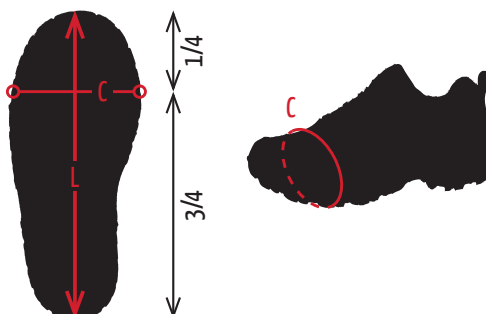

**How to determine your size quickly and easy, we show you here:**

Standard size code:

Art. / Color	Modell	Weight pair	Size	Shoe size	
				EUR	USA
11010 ● / 11011 ●	Nortec TRAIL size S	165 g	S	36 - 38	5.5 - 6.5
11020 ● / 11021 ●	Nortec TRAIL size M	170 g	M	39 - 41	7 - 8.5
11030 ●	Nortec TRAIL size L	180 g	L	42 - 44	9 - 10
11040 ●	Nortec TRAIL size XL	185 g	XL	45 - 48	11 - 13

Standard sizes optimized for running and trail running shoes. Not suitable for trekking shoes.

Due to the different shoe assemblies and fit variants / brands, we have developed the table below for absolute fit so that you can be sure that your Micro Crampon fits and holds perfectly on your individual shoe.

### step 1

Check the dimension of your shoes, by taking the measures L and C:

**L = Length** of the shoe, measured at the sole

**C = Circumference** of the shoe, measured at the top 1/4 of the shoe

### step 2

Choose the right size of your Micro Crampons from this table;  
horizontal: circumference (C) - vertical: length (L)

C - Circumference (cm)

	24	24,5	25	25,5	26	26,5	27	27,5	28	28,5	29	29,5	30	30,5	31	31,5	32	32,5	33	
25	S	S	S	S	S	S	S	S	S											
25,5	S	S	S	S	S	S	S	S	S											
26	S	S	S	S	S	S	S	S	S											
26,5	S	S	S	S	S	S	S	S	S	M	M	M	M							
27	S	S	S	S	M	M	M	M	M	M	M	M	M							
27,5			M	M	M	M	M	M	M	M	M	M	M							
28			M	M	M	M	M	M	M	M	M	M	M	L	L	L	L			
28,5			M	M	M	M	M	M	M	M	M	L	L	L	L	L	L			
29			M	M	M	M	M	M	M	M	L	L	L	L	L	L	L			
29,5						L	L	L	L	L	L	L	L	L	L	L	L	XL	XL	XL
30						L	L	L	L	L	L	L	L	L	XL	XL	XL	XL	XL	XL
30,5						L	L	L	L	L	L	L	L	XL	XL	XL	XL	XL	XL	XL
31						L	L	L	L	L	XL	XL	XL	XL	XL	XL	XL	XL	XL	XL
31,5									XL	XL	XL	XL	XL	XL	XL	XL	XL	XL	XL	XL
32									XL	XL	XL	XL	XL	XL	XL	XL	XL	XL	XL	
32,5									XL	XL	XL	XL	XL	XL	XL	XL	XL	XL		
33									XL	XL	XL	XL	XL	XL	XL	XL				